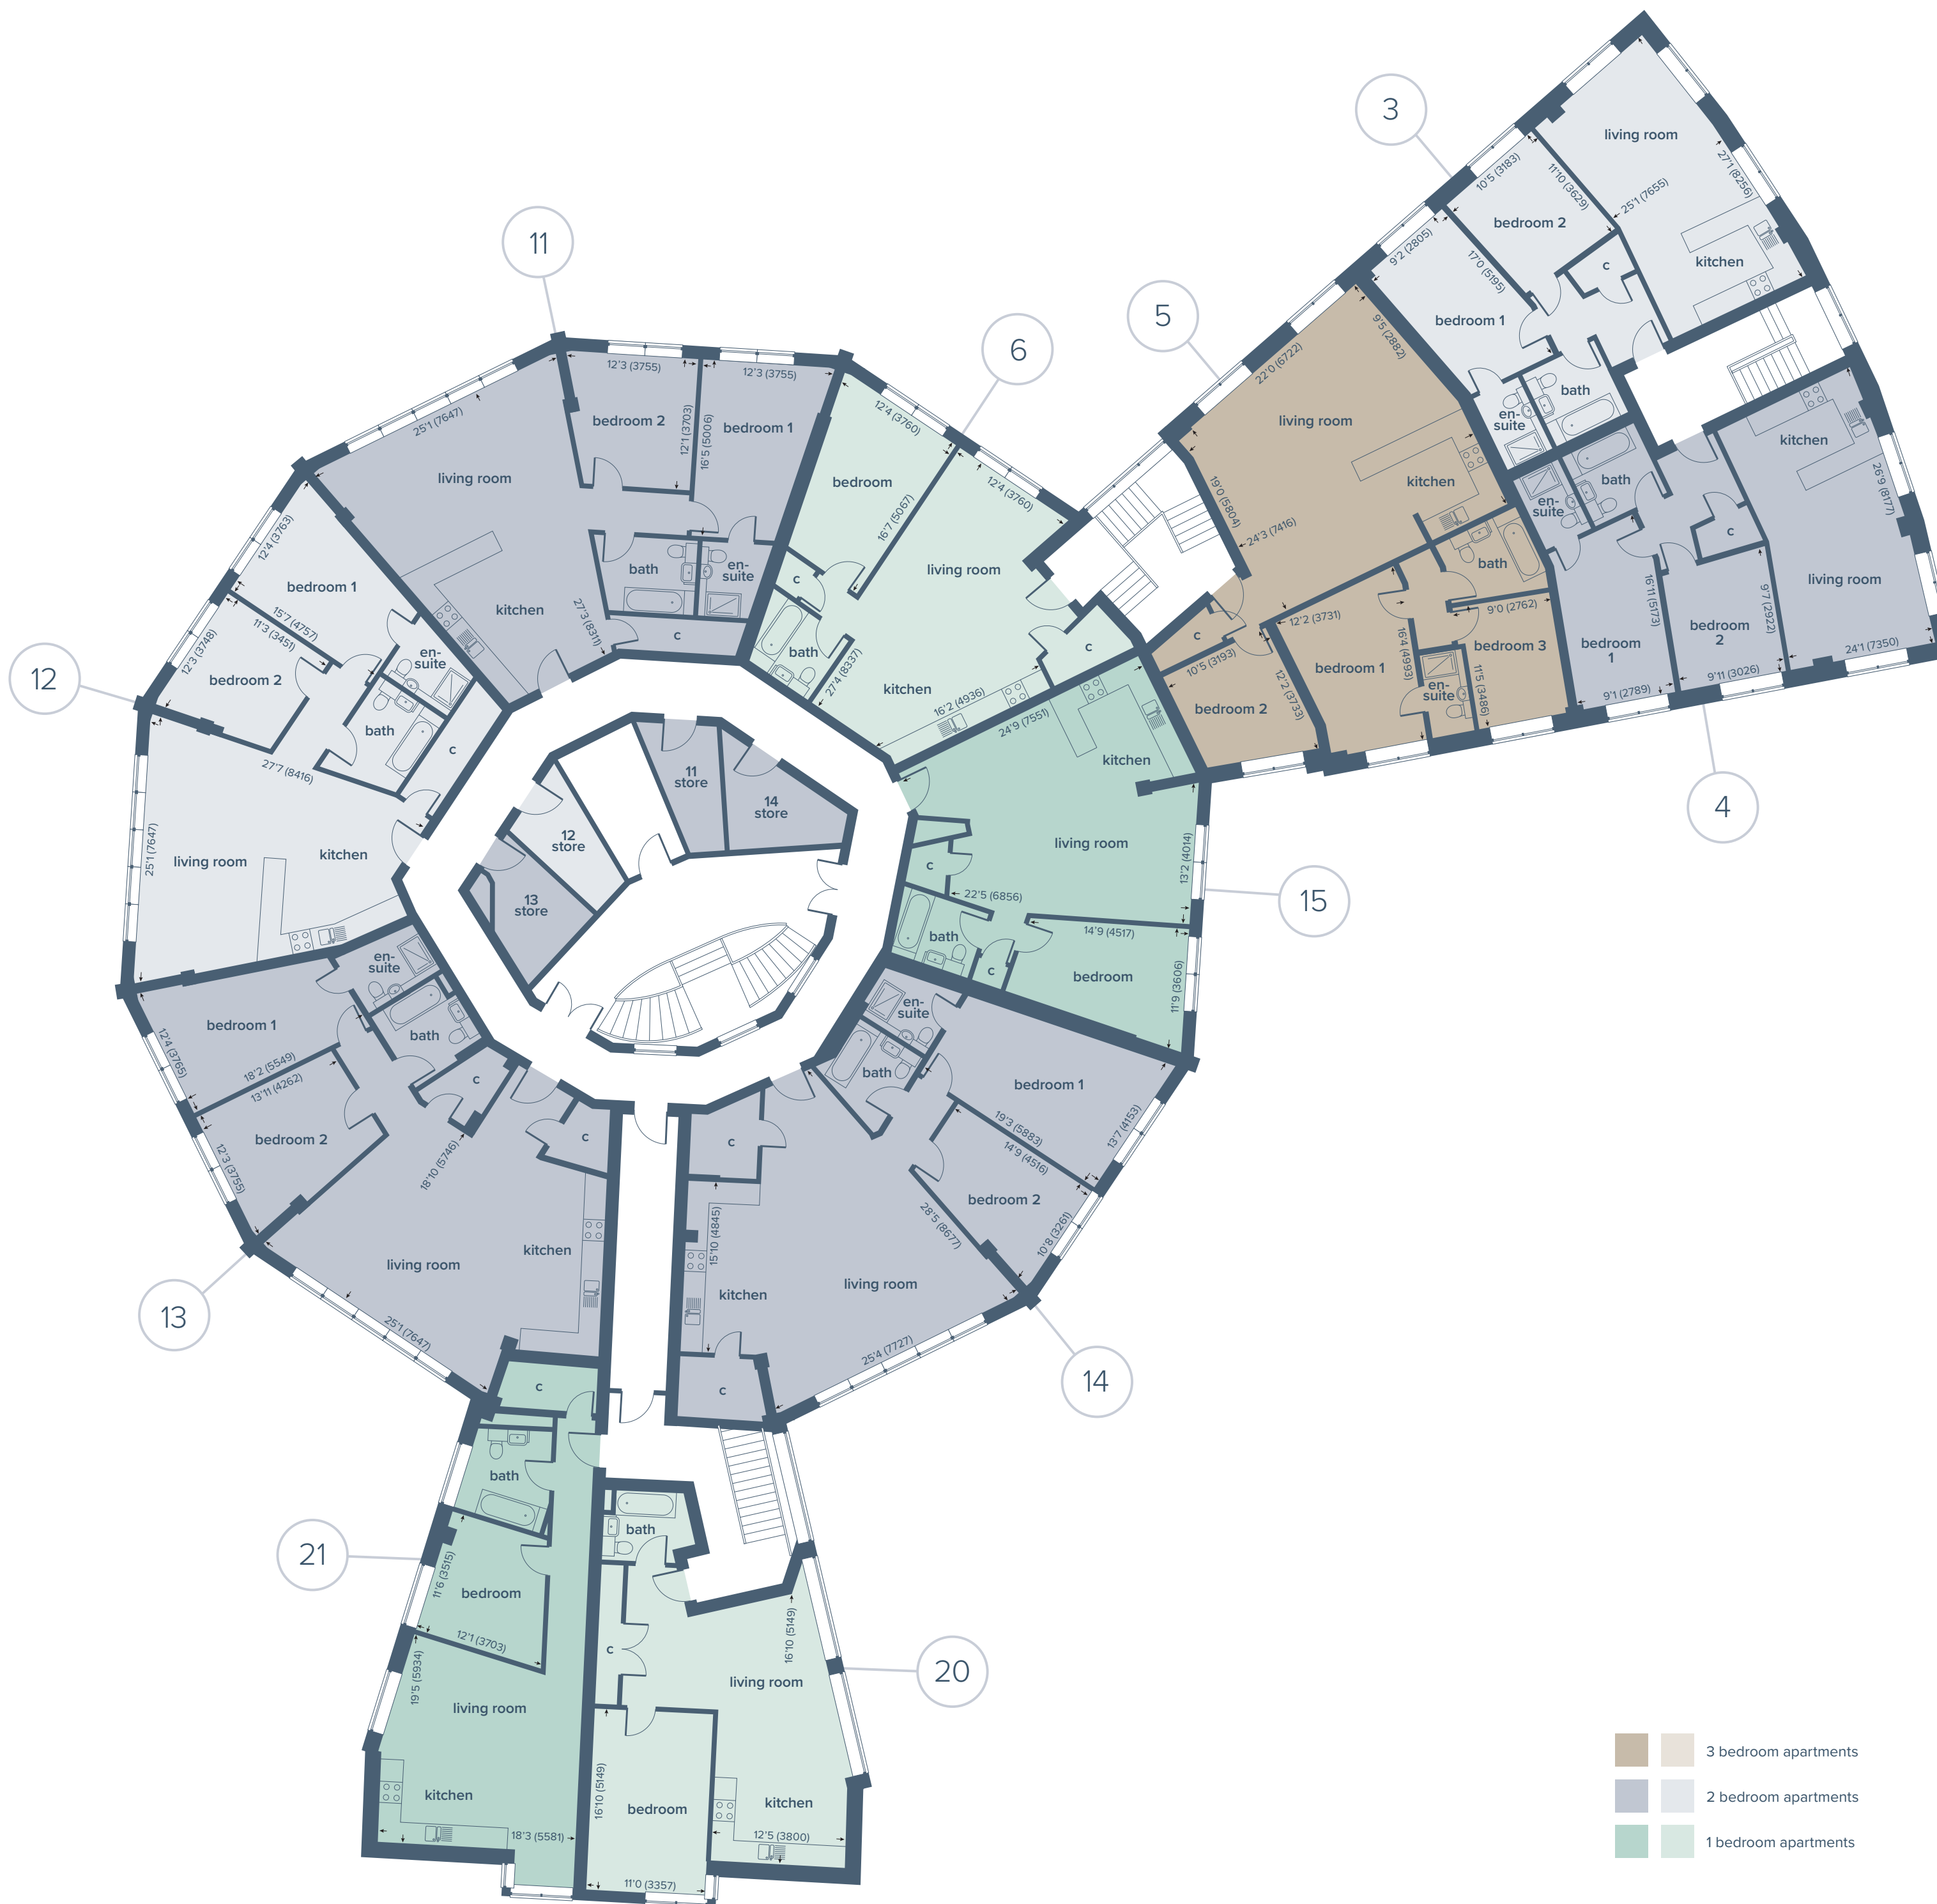

FIRST FLOOR APARTMENTS

For further information, contact Henry Adams Simply New Homes.

01243 521833
sales@simplynewhomes.com
simplynewhomes.com

The computer generated illustration is an artist's impressions, landscaping shows how the site may look when mature. Finishes and treatments may vary from those shown. All measurements have been taken from plans, and whilst every effort has been made to ensure accuracy, this cannot be guaranteed. This brochure does not constitute an offer or contract and the developer reserves the right to change any specifications of the homes at any time during the course of construction without notice. Brochure: 3men2.co.uk