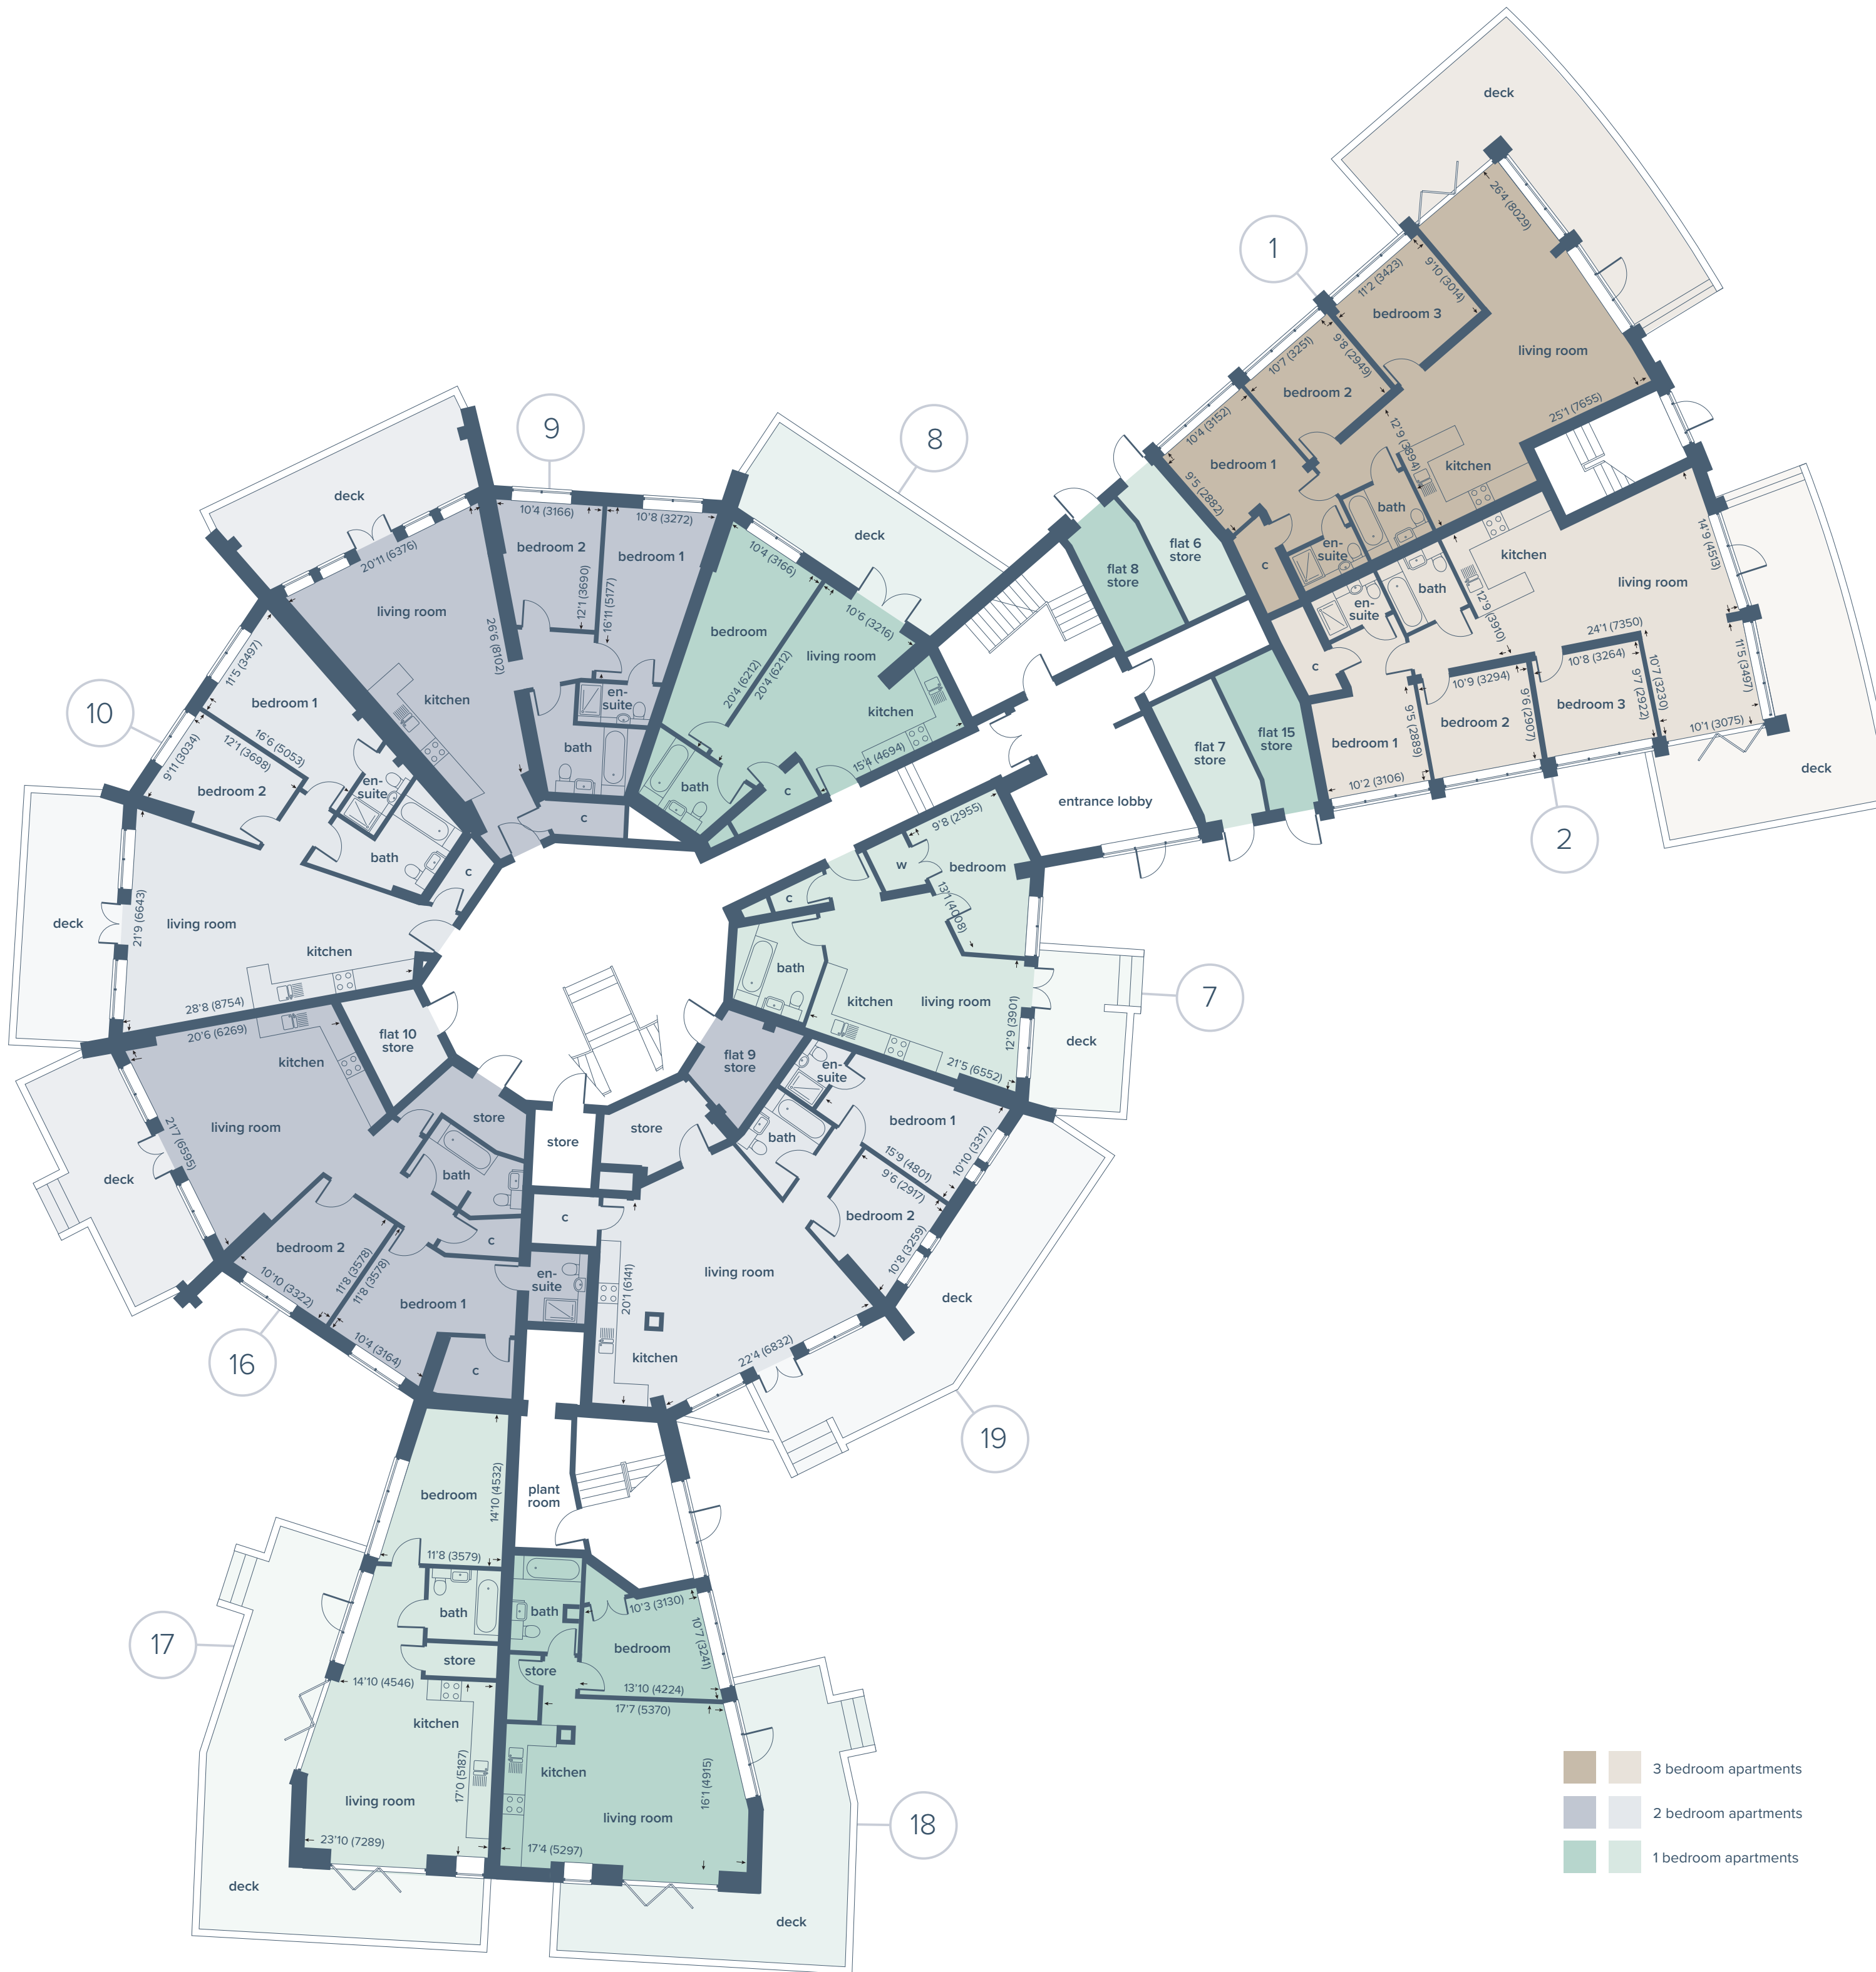

THE ROUND HOUSE

**NORTHNEY MARINA
HAYLING ISLAND
PO11 0NH**

GROUND FLOOR APARTMENTS

- 3 bedroom apartments
- 2 bedroom apartments
- 1 bedroom apartments

For further information, contact Henry Adams Simply New Homes.